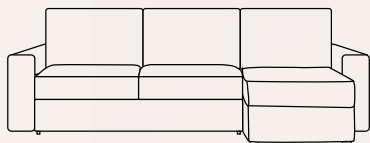

Misure con braccioli (cm)
Measures with armrests (cm)

Slim 170 x 93 h 91
Standard 188 x 93 h 91

Mat. Brian h 20 cm 140 x 190

€ 1290

Prodotto escluso completo lenzuola
e 2 guanciali

Price without full sheet set and 2 pillows

*3 SEATER MAXI SOFA
Chaise longue with storage with bed sheet set
and 2 pillows*

Misure con braccioli (cm)
Measures with armrests (cm)

Slim	273 x 150	h 91
Standard	291 x 150	h 91

Mat. Brian h 20 cm 160 x 190