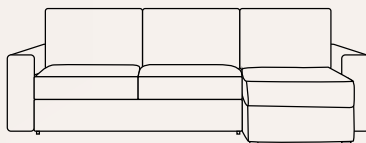

*3 SEATER MAXI SOFA
Chaise longue with storage with bed sheet set
and 2 pillows*

Misure con braccioli (cm)
Measures with armrests (cm)

Slim	273 x 150	h 91
Standard	291 x 150	h 91

Mat. Brian h 20 cm 160 x 190

€ 2110

Prodotto escluso completo lenzuola
e 2 guanciali

Price without full sheet set and 2 pillows

€ 1960

**Divano 3 posti
con penisola contenitore**
con completo lenzuola e 2 guanciali

*3 SEATER SOFA
Chaise longue with storage with bed sheet
set and 2 pillows*

Misure con braccioli (cm)
Measures with armrests (cm)

Slim	253 x 150	h 91
Standard	271 x 150	h 91

Mat. Brian h 20 cm 140 x 190

€ 2060

Prodotto escluso completo lenzuola
e 2 guanciali

Price without full sheet set and 2 pillows