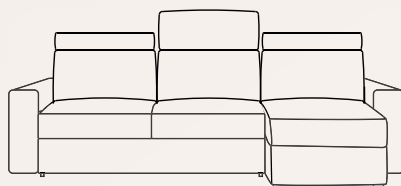

*3 SEATER MAXI SOFA
Chaise longue with storage with bed sheet
set and 2 pillows*

Misure con braccioli (cm)
Measures with armrests (cm)

Slim 273 x 150 h 93/110
Standard 291 x 150 h 93/110

Mat. Crazy h 20 cm 160 x 190