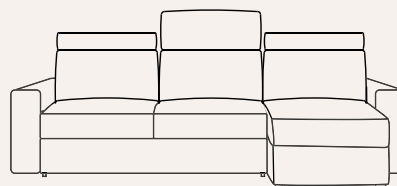

**Divano 3 posti
con penisola contenitore**
con completo lenzuola e 2 guanciali

*3 SEATER SOFA
Chaise longue with storage with bed sheet
set and 2 pillows*

Misure con braccioli (cm)
Measures with armrests (cm)

Slim 253 x 150 h 93/110
Standard 271 x 150 h 93/110

Mat. Crazy h 20 cm 140 x 190

€ 2330

Prodotto escluso completo lenzuola
e 2 guanciali
Price without full sheet set and 2 pillows

€ 2180

Maggiorazione per tessuto cat. B
Supplement for fabric cat. B

€ 250